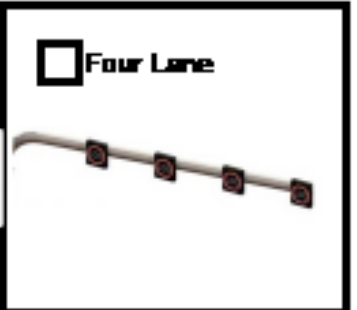

Luminaire Configuration